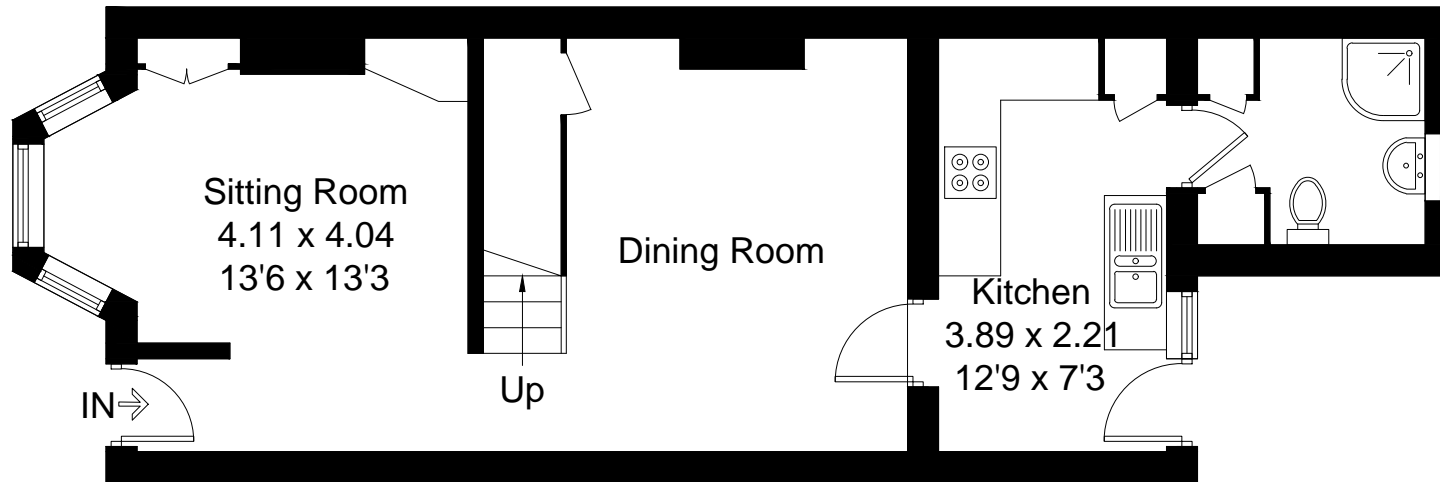

Approximate Gross Internal Area = 81.5 sq m / 877 sq ft

First Floor

Ground Floor

Created by **BAY TREE ESTATES - Telephone 01243 850451.**

These plans are for representation purposes only as defined by RICS - Code of Measuring Practice. Not to scale.(ID 292551)