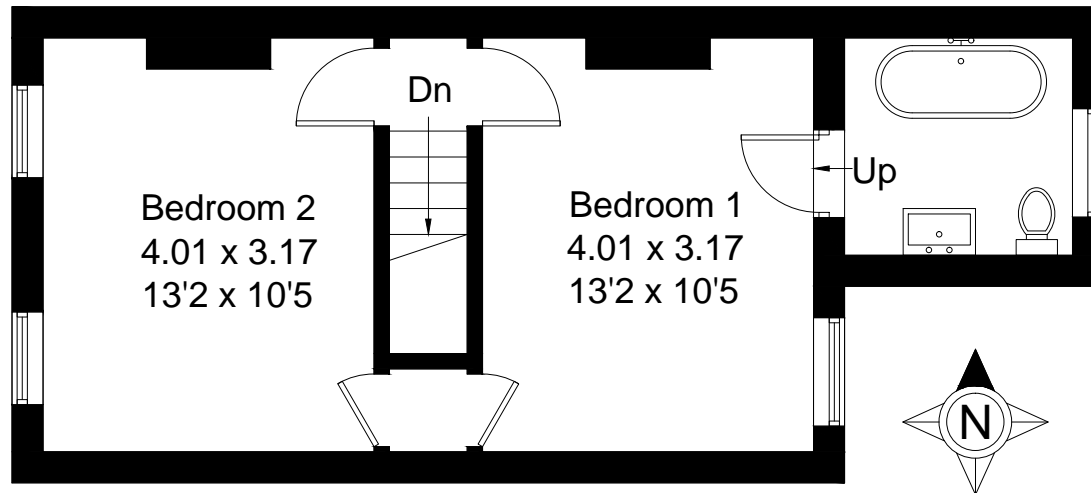

Approximate Gross Internal Area = 81.5 sq m / 877 sq ft

First Floor

Ground Floor

Created by **BAY TREE ESTATES - Telephone 01243 850451.**

These plans are for representation purposes only as defined by RICS - Code of Measuring Practice. Not to scale.(ID 292551)